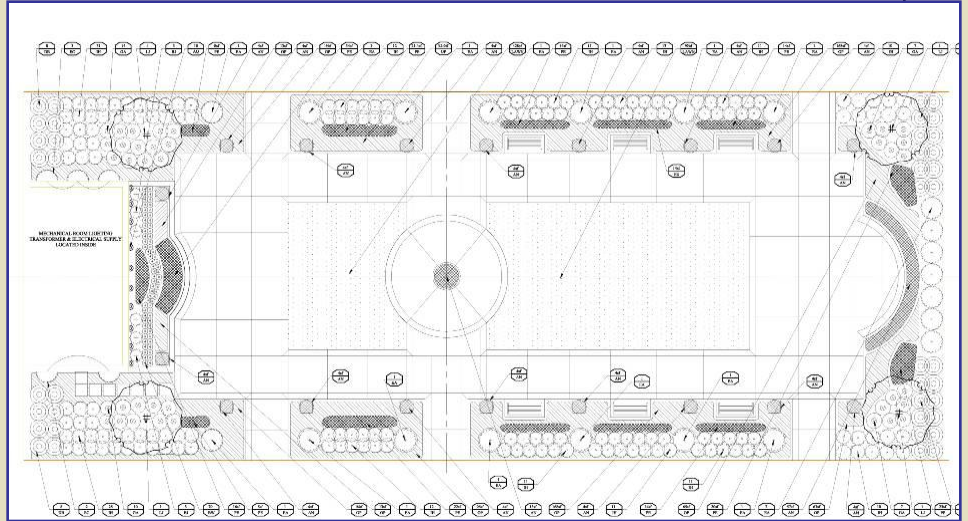

The Medici

Located in the Piazza at Paces, a mixed-use, European-style development, The Medici is a six-story, 160,000 sf mid-rise office building. HighGrove Partners was hired to design a roof-top garden of relaxing and lush space for tenants to enjoy. The final installation consisted of park benches, planters, a central turf area and a wide selection of bright, eye-catching plants and trees.

“Ronus Properties, LLC, the developer and manager of The Medici at Piazza at Paces, is proud that PLANET has presented HighGrove Partners with a Distinction Award for the rooftop garden. The rooftop garden is an integral feature of the building and its future companion, so its design and implementation were critical to the success of the building. In no small part because of HighGrove Partner’s garden design, we were able to open 95% occupied.”